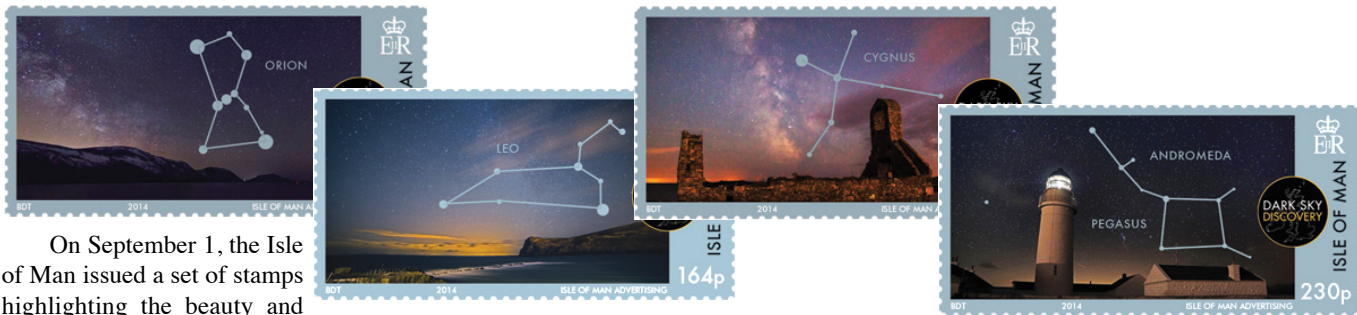

IOM Displays Its Dark Skies

On September 1, the Isle of Man issued a set of stamps highlighting the beauty and clarity of the Manx night skies, which are acknowledged as being some of the best for stargazing in Europe.

One of the criteria for Dark Sky Status is the ability to see the Milky Way clearly on dark clear moonless nights, which is known in Manx as “Raad Mooar re Gorry” or the great way of King Orry, commemorating the landing of King Orry in the late 11th Century.

delighted to be able to help Isle of Man Stamps & Coins produce these beautiful stamps. They show just how clear the Manx night skies can be, and each stamp shows a different view of just what can be seen from our Dark Skies throughout the year and as such they can be used as a mini star atlas, which we believe may be unique from a philatelic viewpoint.”

The 42p stamp shows Orion, one of the most spectacular winter constellations superimposed onto an image taken from Niarbyl. The 164p shows Leo, a spring constellation and the skies from Port Erin, the 182p shows the summer constellation of Cygnus with a spectacular view of the Milky Way as seen from Fort Island and the 230p stamp shows the autumn group showing Pegasus and Andromeda with the sky from Langness.